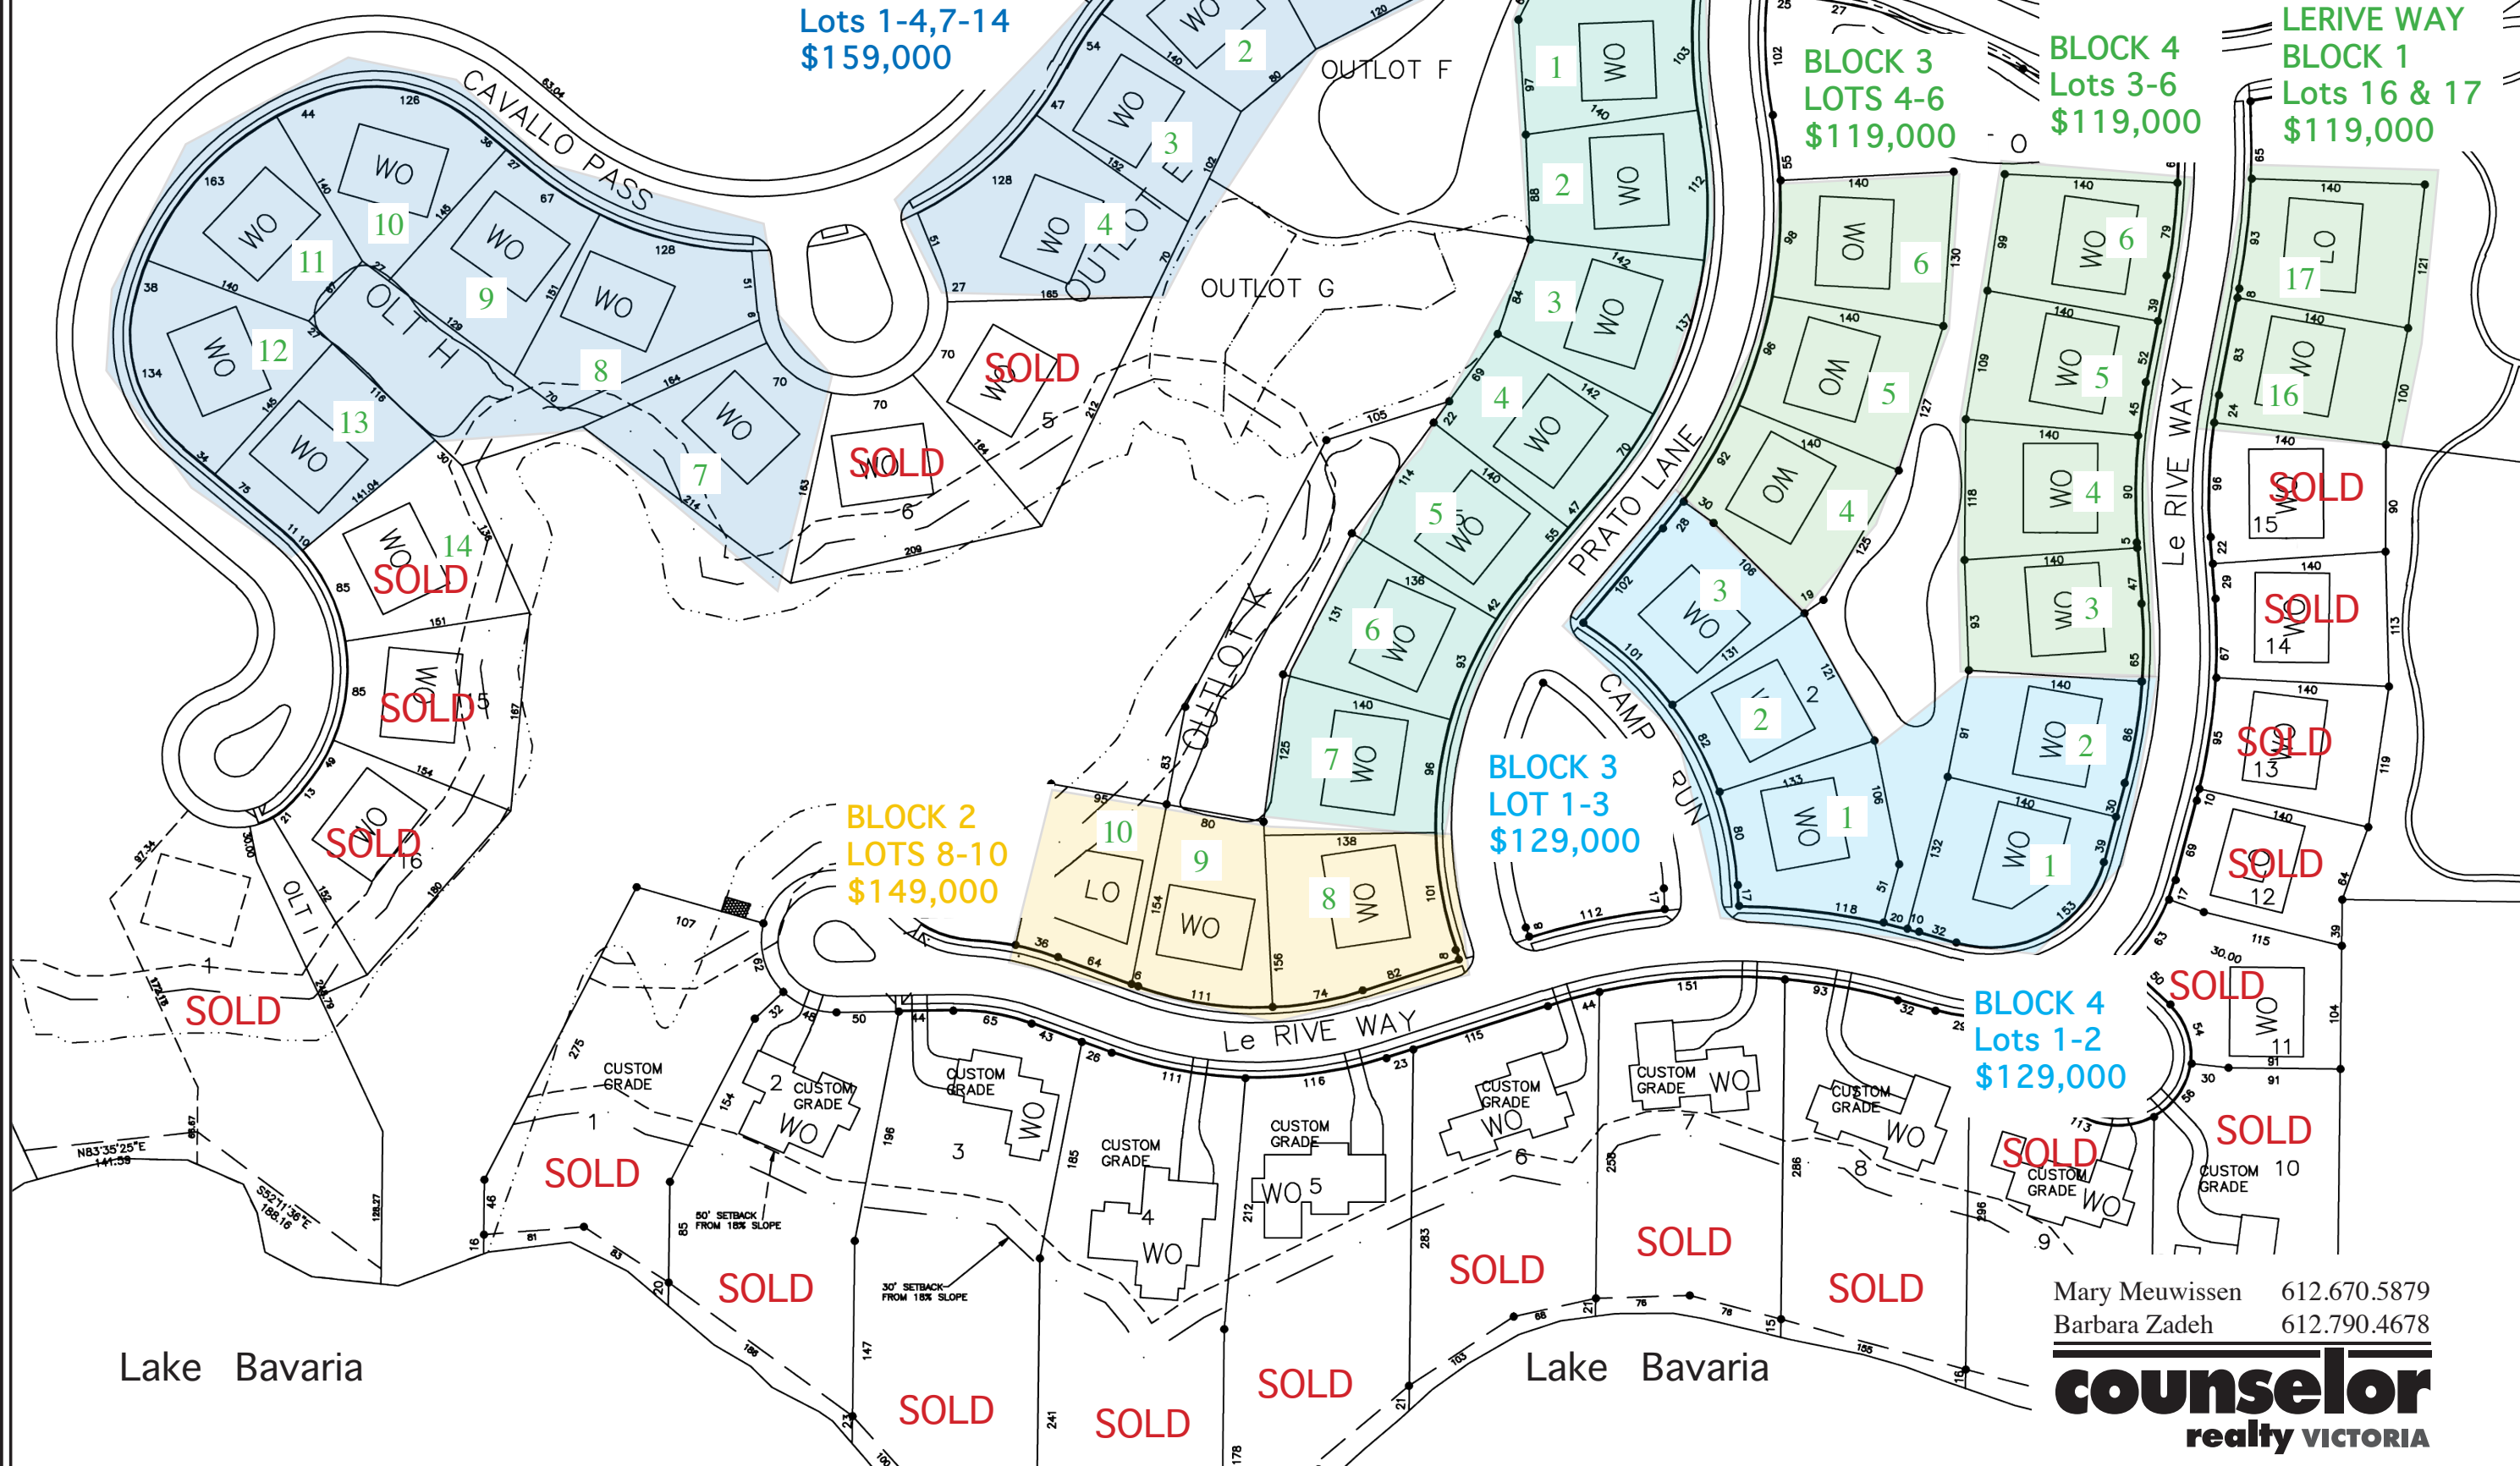

Fabulous pricing on Final Selection of Lots available in Chevalle!

Chevalle

LeRive Neighborhood Available Lots

**CAVALLO PASS
BLOCK 1**
Lots 1-4,7-14
\$159,000

**BLOCK 2
LOTS 1-7**
\$139,000

**BLOCK 3
LOTS 4-6**
\$119,000

**BLOCK 4
Lots 3-6**
\$119,000

**LERIVE WAY
BLOCK 1**
Lots 16 & 17
\$119,000

**BLOCK 2
LOTS 8-10**
\$149,000

**BLOCK 3
LOT 1-3**
\$129,000

**BLOCK 4
Lots 1-2**
\$129,000

Lake Bavaria

Lake Bavaria

Mary Meuwissen 612.670.5879
Barbara Zadeh 612.790.4678