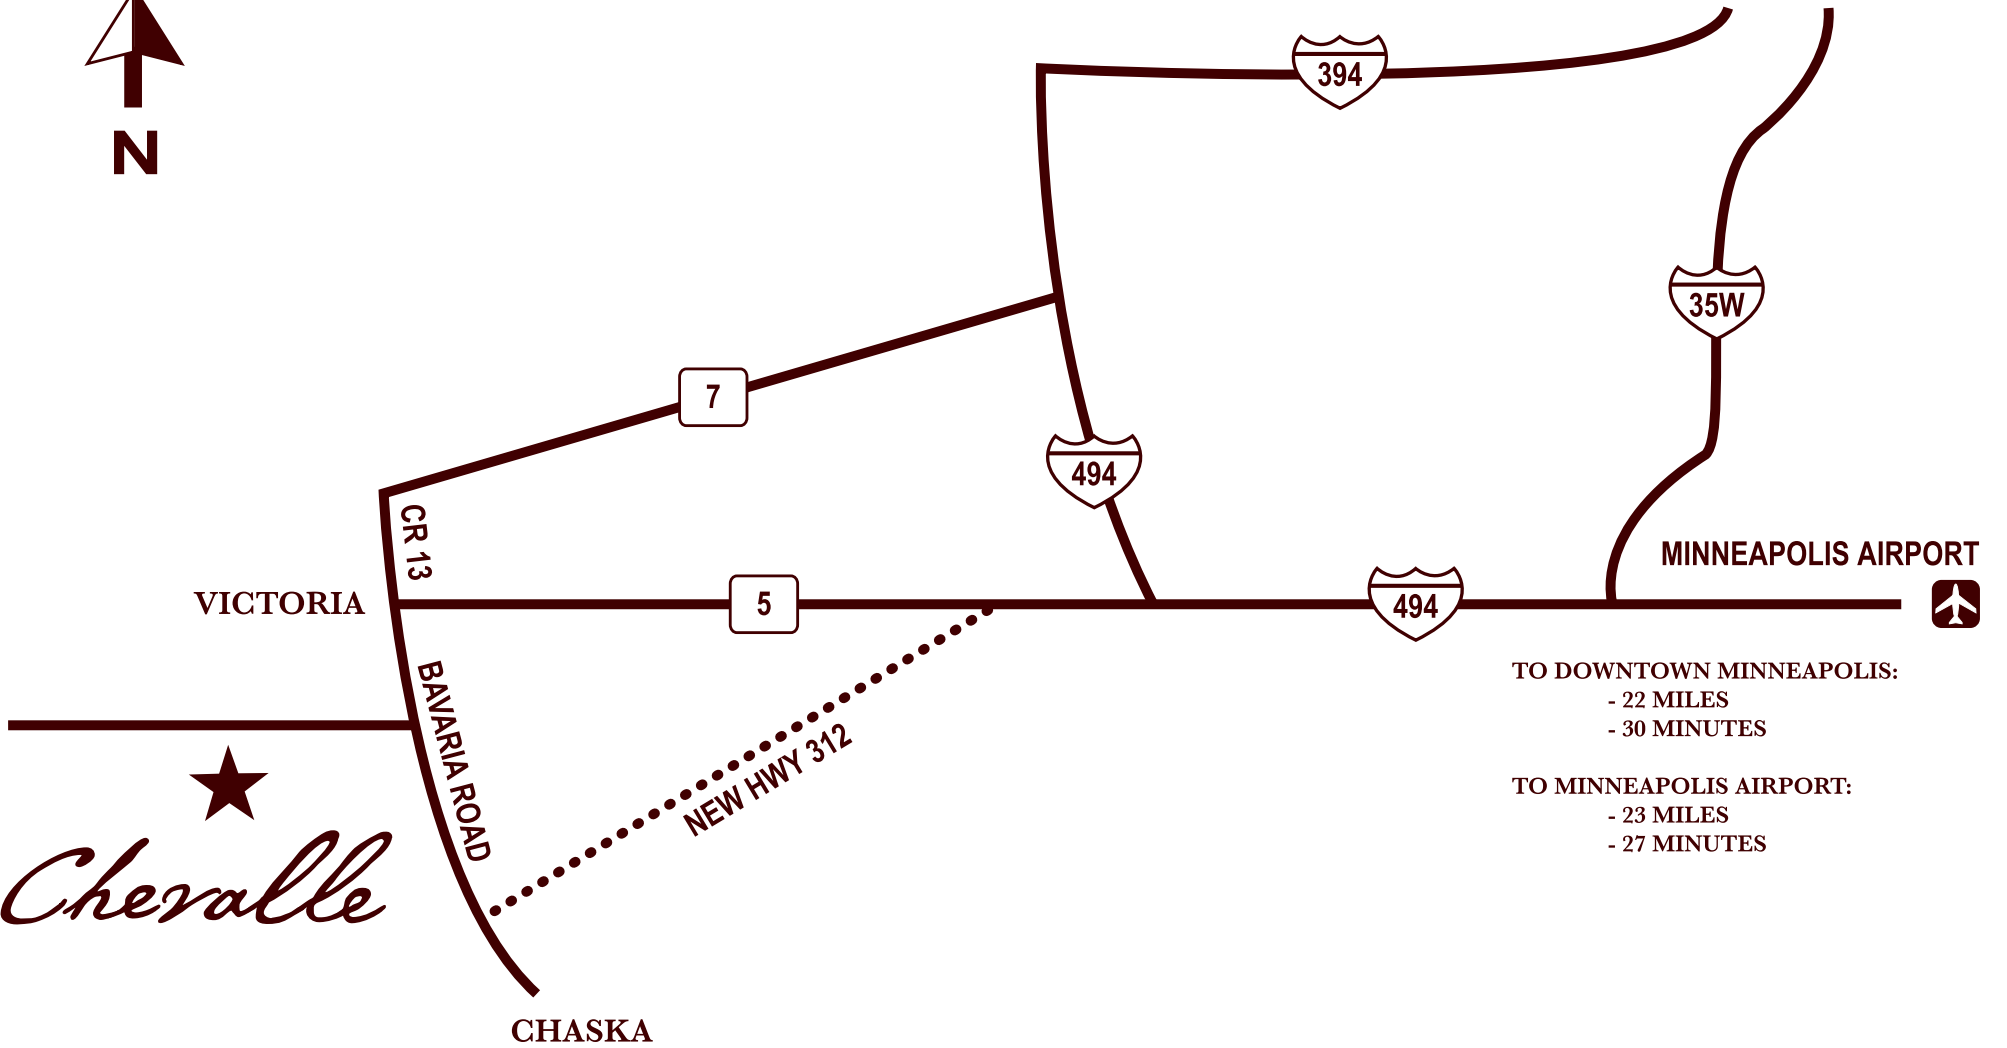

MINNEAPOLIS

VICTORIA

CR 13

7

5

BAVARIA ROAD

NEW HWY 312

494

394

35W

494

MINNEAPOLIS AIRPORT

TO DOWNTOWN MINNEAPOLIS:

- 22 MILES
- 30 MINUTES

TO MINNEAPOLIS AIRPORT:

- 23 MILES
- 27 MINUTES